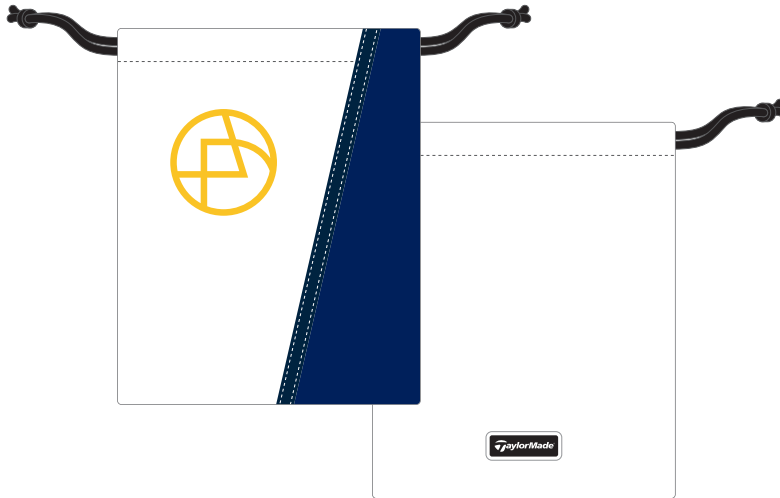

# ARRIVAL GIFTS

---

TAYLORMADE MIDESIGN 2.0 COLLECTION #1 - GOLF DAY ESSENTIALS

VALUABLES & SHOE BAGS

DRIVER HEAD COVER

FAIRWAY HEAD COVER

PLAYERS BAG

HYBRID HEAD COVER