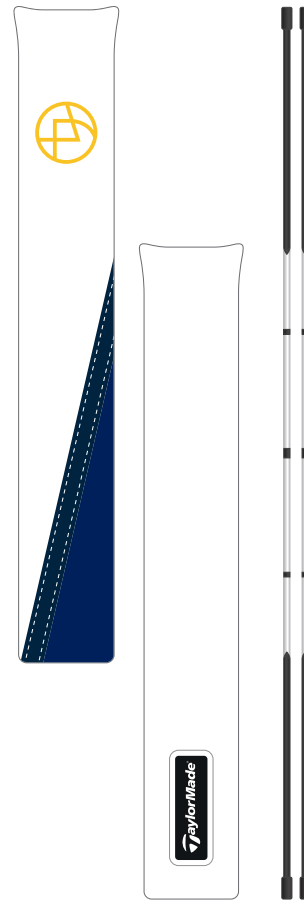

**BALL MUST BE ON THE GREEN**

LONGEST DRIVE  
A3 SIGN

# ARRIVAL GIFTS

---

TAYLORMADE MIDESIGN 2.0 COLLECTION #1 - GOLF DAY ESSENTIALS

VALUABLES & SHOE BAGS

DRIVER HEAD COVER

FAIRWAY HEAD COVER

PLAYERS BAG

HYBRID HEAD COVER

BLADE & MID BLADE  
PUTTER COVER

ALIGNMENT AID COVER & AIDS

SCORECARD HOLDER

MALLET PUTTER COVER

THERMAL MUG

IBOX

IBOX PLUS

IBOX X

ROUND CAP CLIP &  
25mm BALL MARKER

MISISON BAG TAG

\*Stock Colours (Black or White) MOQ 12pcs per product, 14 days | Custom Colours: MOQ 100pcs per product, 30 days.

MITTS

BEANIE

SNOOD

TAYLORMADE  
PERFORMANCE CAP