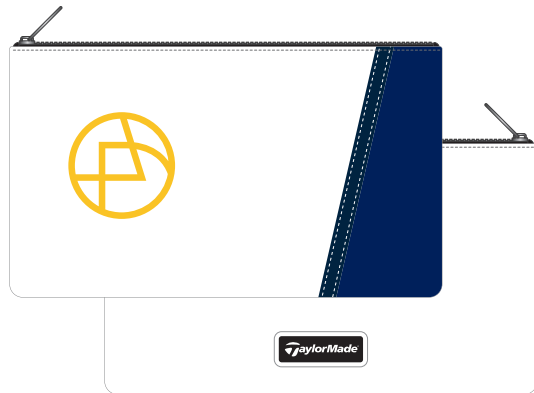

# ARRIVAL GIFTS

---

TAYLORMADE MIDESIGN 2.0 COLLECTION #1 - GOLF DAY ESSENTIALS

VALUABLES & SHOE BAGS

DRIVER HEAD COVER

FAIRWAY HEAD COVER

PLAYERS BAG

HYBRID HEAD COVER

BLADE & MID BLADE  
PUTTER COVER

ALIGNMENT AID COVER & AIDS

SCORECARD HOLDER

MALLET PUTTER COVER

THERMAL MUG

IBOX

IBOX PLUS

IBOX X