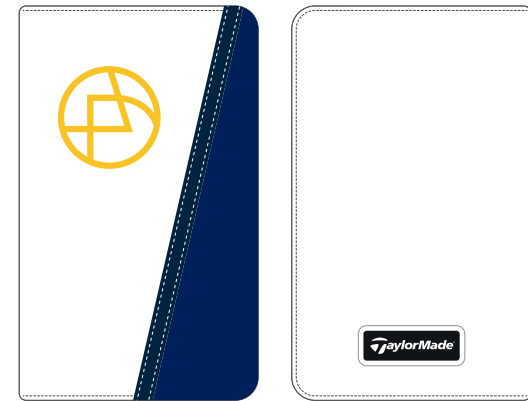

**BALL MUST BE ON THE GREEN**

LONGEST DRIVE  
A3 SIGN

# ARRIVAL GIFTS

---

TAYLORMADE MIDESIGN 2.0 COLLECTION #1 - GOLF DAY ESSENTIALS

VALUABLES & SHOE BAGS

DRIVER HEAD COVER

FAIRWAY HEAD COVER

PLAYERS BAG

HYBRID HEAD COVER

BLADE & MID BLADE  
PUTTER COVER

ALIGNMENT AID COVER & AIDS

SCORECARD HOLDER

MALLET PUTTER COVER

THERMAL MUG

IBOX

IBOX PLUS

IBOX X