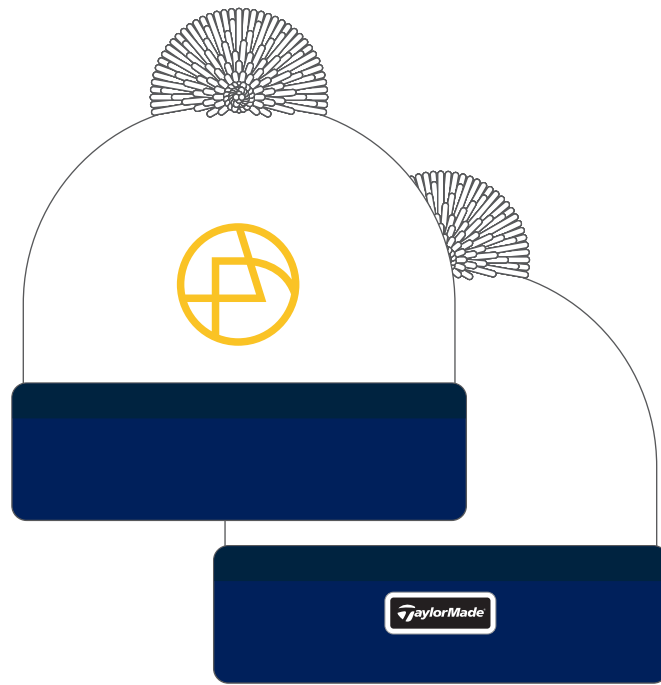

ROUND CAP CLIP &  
25mm BALL MARKER

MISISON BAG TAG

\*Stock Colours (Black or White) MOQ 12pcs per product, 14 days | Custom Colours: MOQ 100pcs per product, 30 days.

MITTS

BEANIE

SNOOD

TAYLORMADE  
PERFORMANCE CAP

# PLAYING GIFTS

---

TAYLORMADE MIDESIGN 2.0 COLLECTION #1 - GOLF DAY ESSENTIALS

BESPOKE PACKAGING  
3 BALL SLEEVE

# 1st TEE ZIPPED BAG

STOCK BAG

TEE (70mm)

PENCIL

RESORT FORK

POKER CHIP